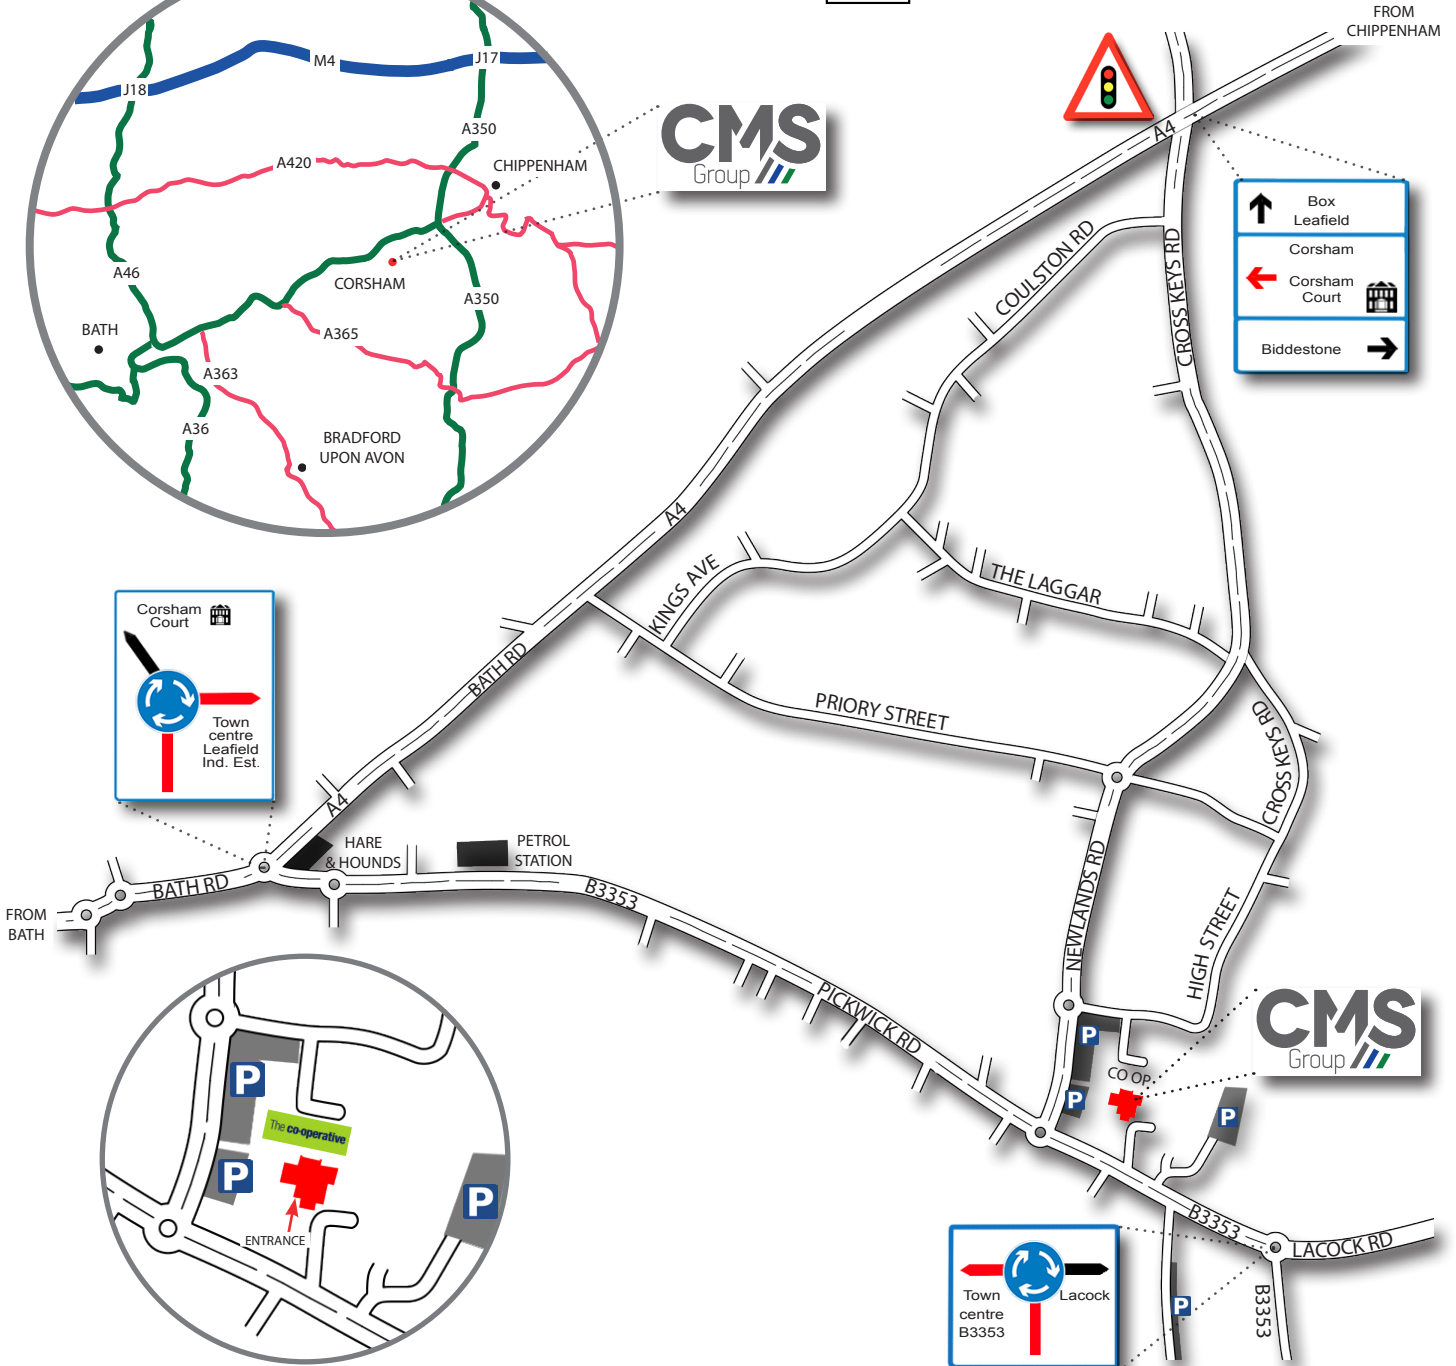

By Rail, Bath Train Station  
Approximately 30 minutes by taxi.  
By Rail, Chippenham Train Station  
Approximately 15 minutes by taxi.  
For information on train operators and times  
phone National Rail Enquiries on 0845 7484950

By Air, Bristol Airport  
Approximately 70 minutes drive

26 Martingate Centre  
Corsham, Wiltshire  
SN13 0HL

t: 01249 701 333  
e: info@cms-group.co  
w: www.cms-group.co